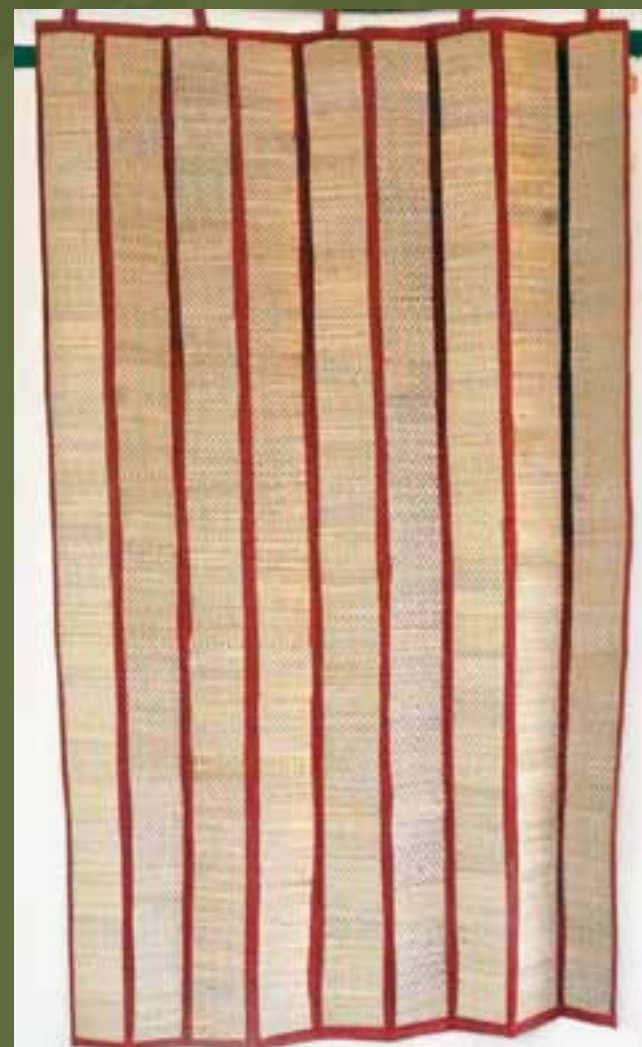

### Sabai Grass Slippers

Description - Sabai loom mat slippers for home usage

Product Code - MSC1140

Sizes Available - 6, 7, 8, 9

Price - ₹229/- , \$3.07

### Sabai Curtains

Description - Loom Woven Sabai mat curtain with cotton patti. The curtain is easy to fold.

Available at varied colour range and weave patterns.