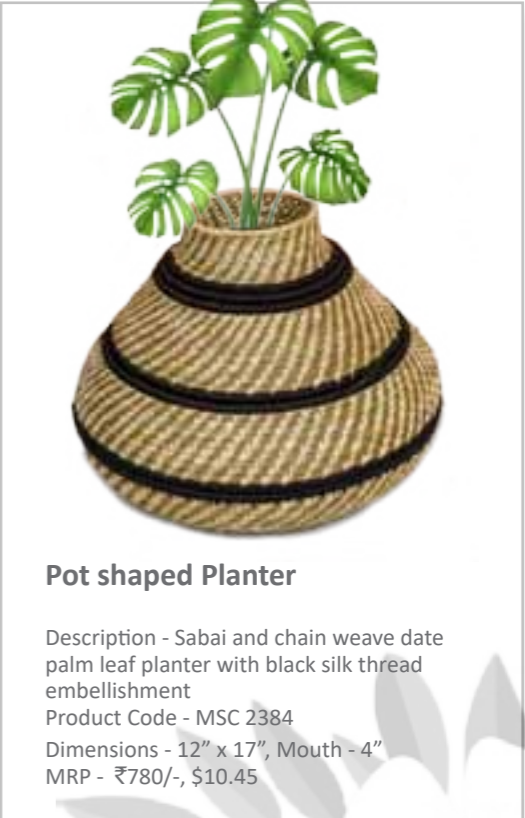

Pot shaped Planter

Description - Sabai and chain weave date palm leaf planter with black silk thread embellishment
Product Code - MSC 2384
Dimensions - 12" x 17", Mouth - 4"
MRP - ₹780/- , $10.45